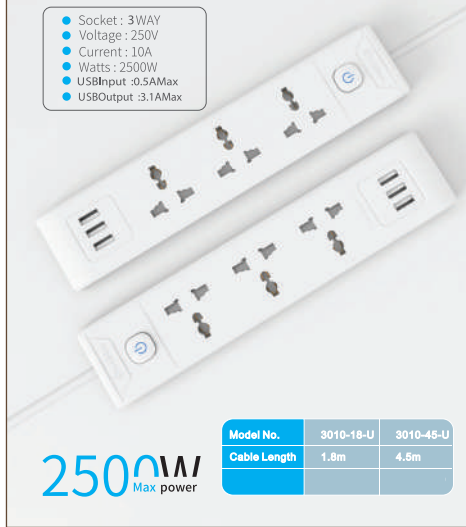

2500W
Max power

Model No.	3010-18-U	3010-4S-U
Cable Length	1.8m	4.5m

CABLET STYLUS PEN

STYLUS PEN

THE NIB IS REPLACEABLE

No need for a new pen if the nib wears out

MAGNETIC ADSORPTION

don't be afraid of losing pen