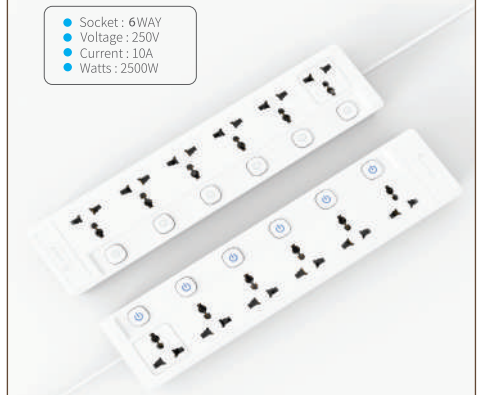

6Way Extension Board

- Socket : 6WAY
- Voltage : 250V
- Current : 10A
- Watts : 2500W

2500W
Max power

Model No.	6060-18	6060-45
Cable Length	1.8m	4.5m