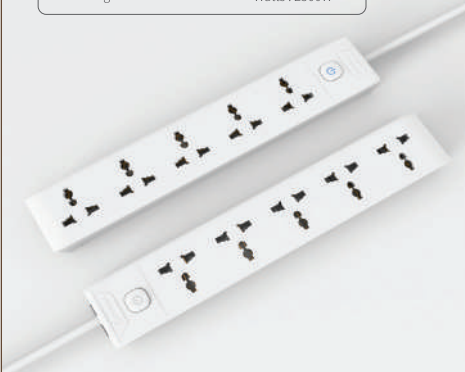

- Socket : 4WAY
- Voltage : 250V
- Current : 10A
- Watts : 2500W

2500W
Max power

Model No.	4010-18	4010-30	4010-45
Cable Length	1.8m	3m	4.5m

5Way Extension Board

- Socket : 5WAY
- Voltage : 250V
- Current : 10A
- Watts : 2500W