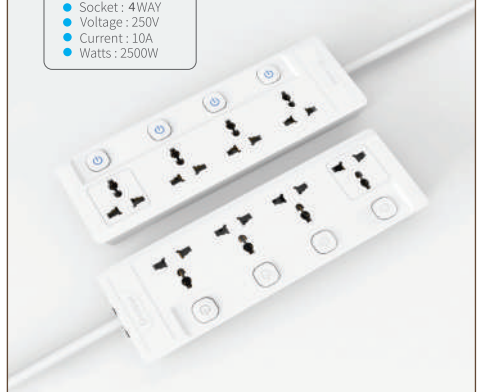

3Way Extension Board

- Socket : 3WAY
- Voltage : 250V
- Current : 10A
- Watts : 2500W

2500W
Max power

Model No.	3030-18	3030-45
Cable Length	1.8m	4.5m

4Way Extension Board

- Socket : 4WAY
- Voltage : 250V
- Current : 10A
- Watts : 2500W