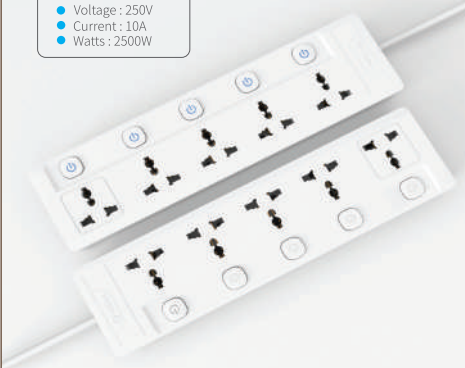

5Way Extension Board

- Socket : 5WAY
- Voltage : 250V
- Current : 10A
- Watts : 2500W

2500W
Max power

Model No.	5050-18	5050-45
Cable Length	1.8m	4.5m