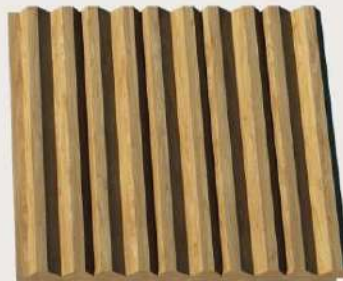

CONTRA-ALTO

OASIS
VENEERS
OFFERING THE BEST. ALWAYS!

D'AMOUR

HYPERBASS

OASIS
VENEERS
OFFERING THE BEST ALWAYS!

Fluted

WOODEN COLLECTION

SLIM PANEL WITH PLY BACKING