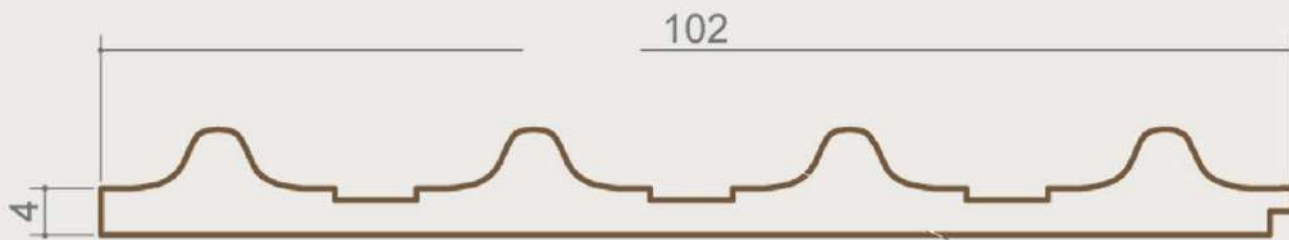

OASIS
VENEERS
OFFERING THE BEST. ALWAYS!

NATIVE