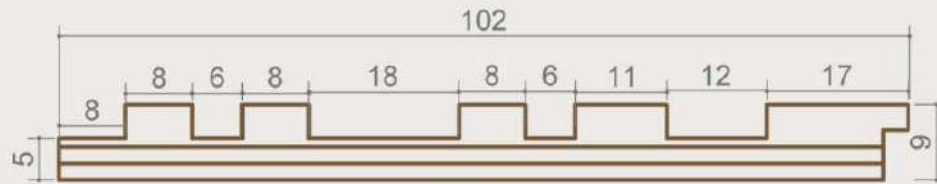

OASIS
VENEERS
OFFERING THE BEST ALWAYS!

WESTERN CONCERT