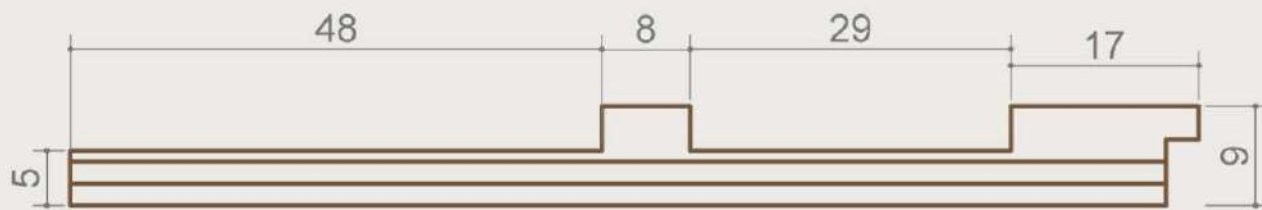

OASIS
VENEERS
OFFERING THE BEST. ALWAYS!

D'AMOUR