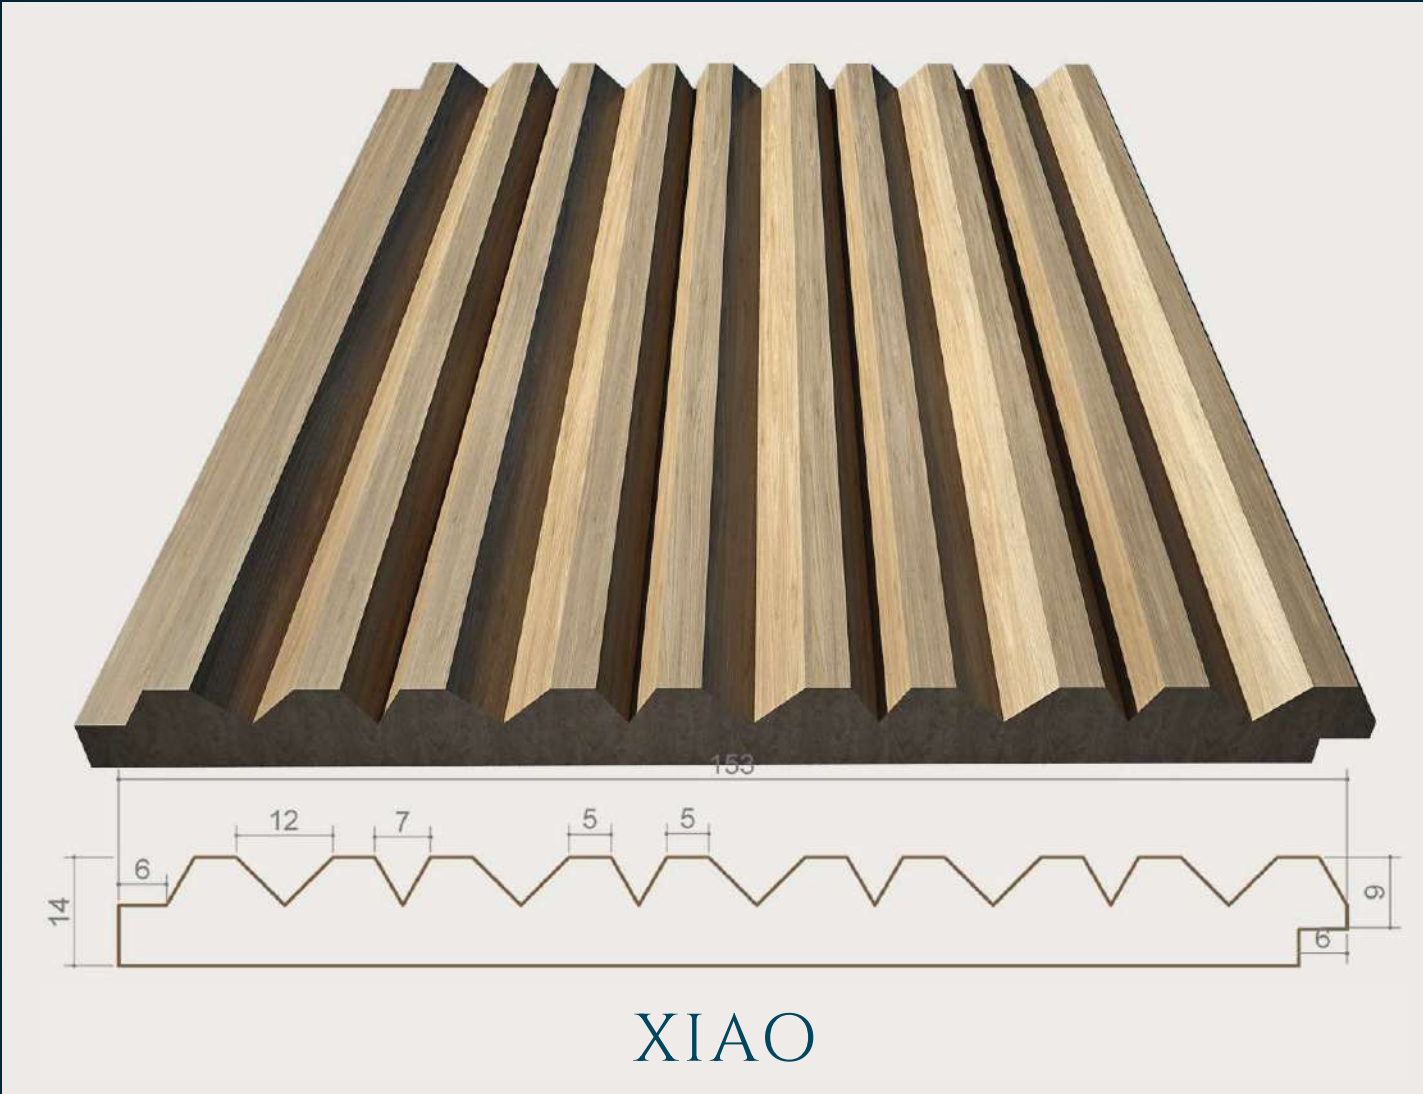

CONTRA-ALTO

OASIS
VENEERS
OFFERING THE BEST. ALWAYS!

D'AMOUR

HYPERBASS

OASIS
VENEERS
OFFERING THE BEST ALWAYS!

Fluted

WOODEN COLLECTION

SLIM PANEL WITH PLY BACKING