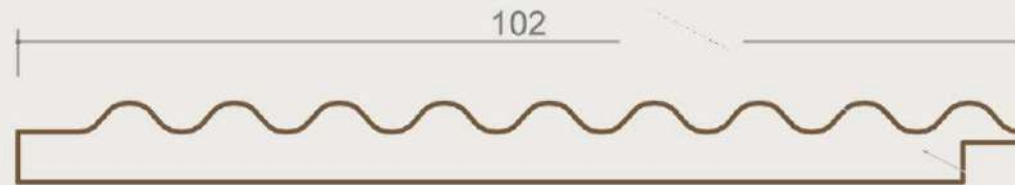

OASIS
VENEERS
OFFERING THE BEST ALWAYS!

CONTRA-ALTO